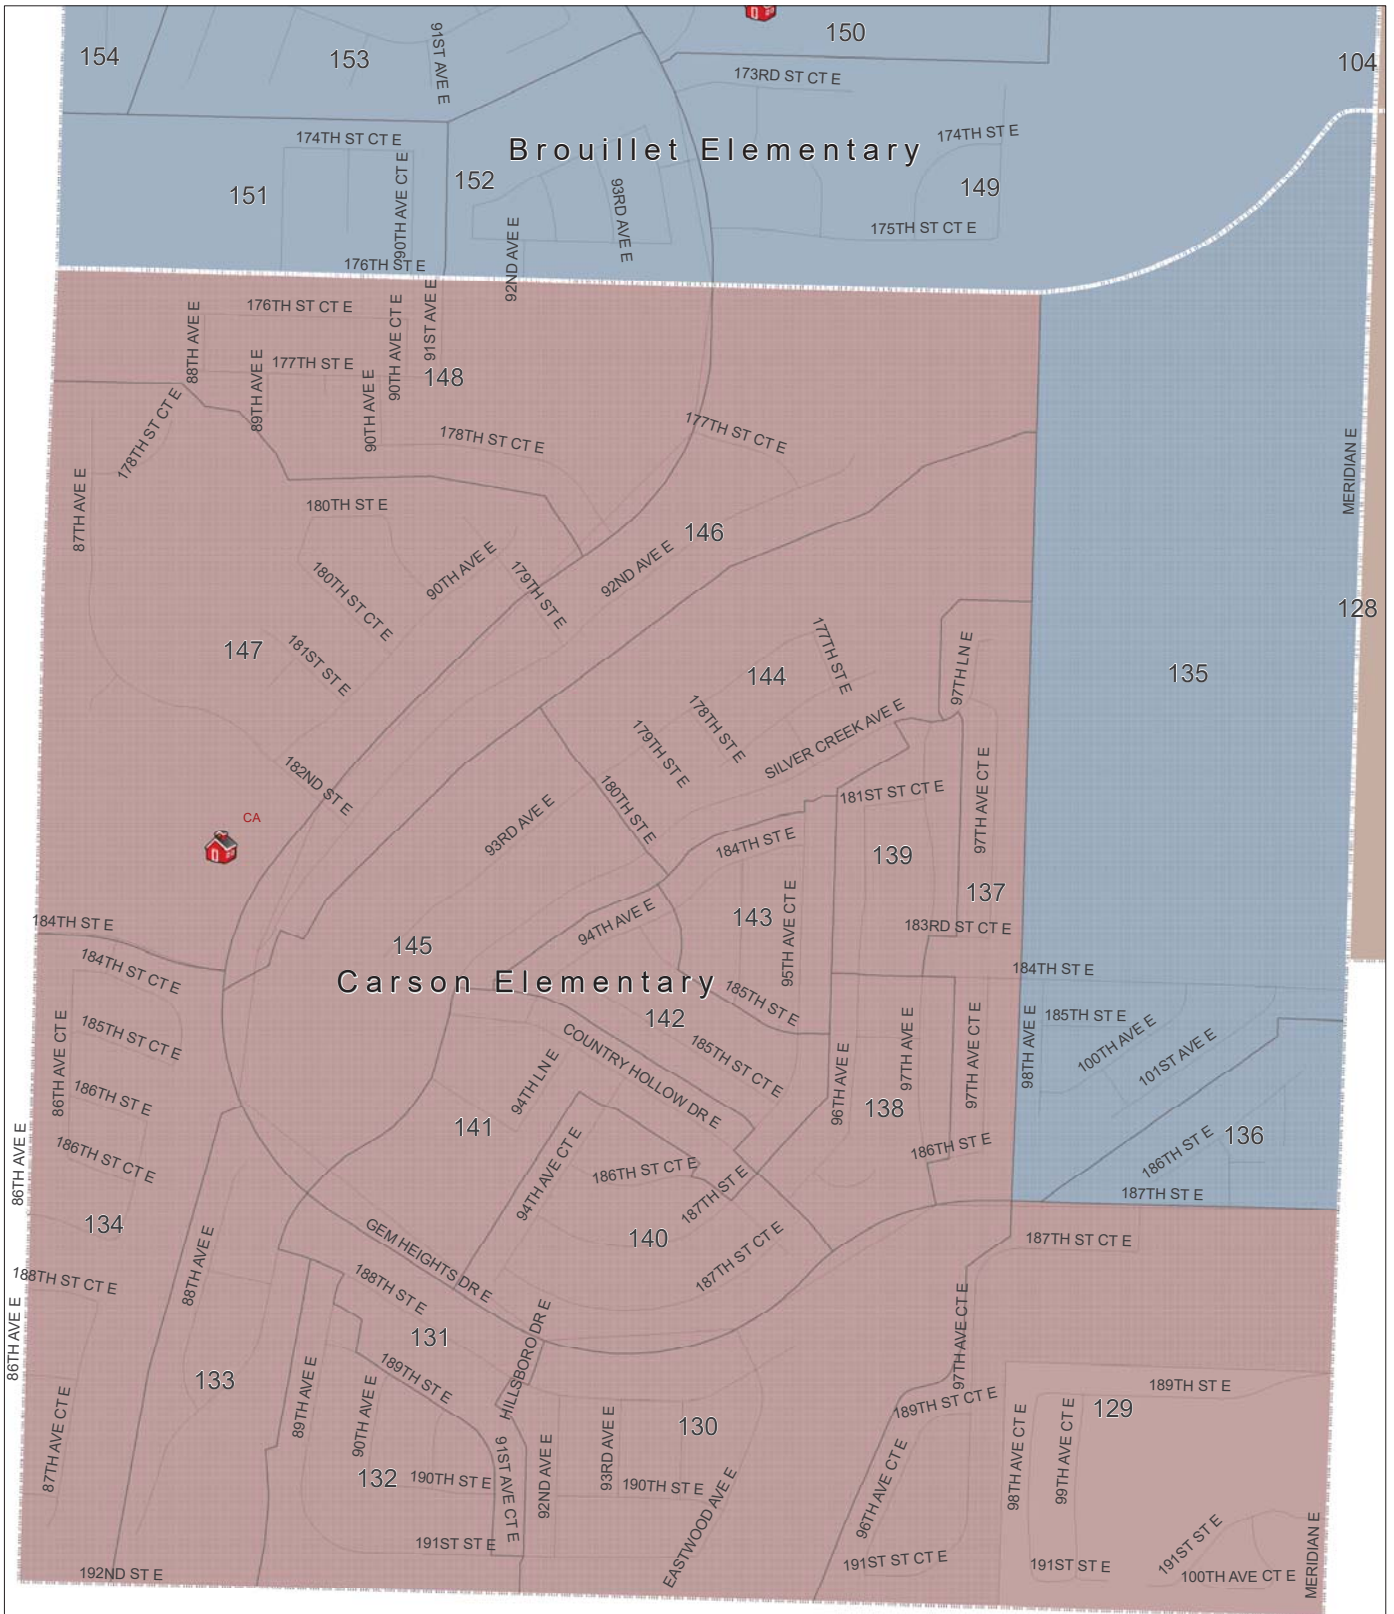

Carson Elementary 2019-2020 Attendance Area

Legend

-  Existing Boundary
-  Road
-  Neighborhood Tract
-  Walk Zone